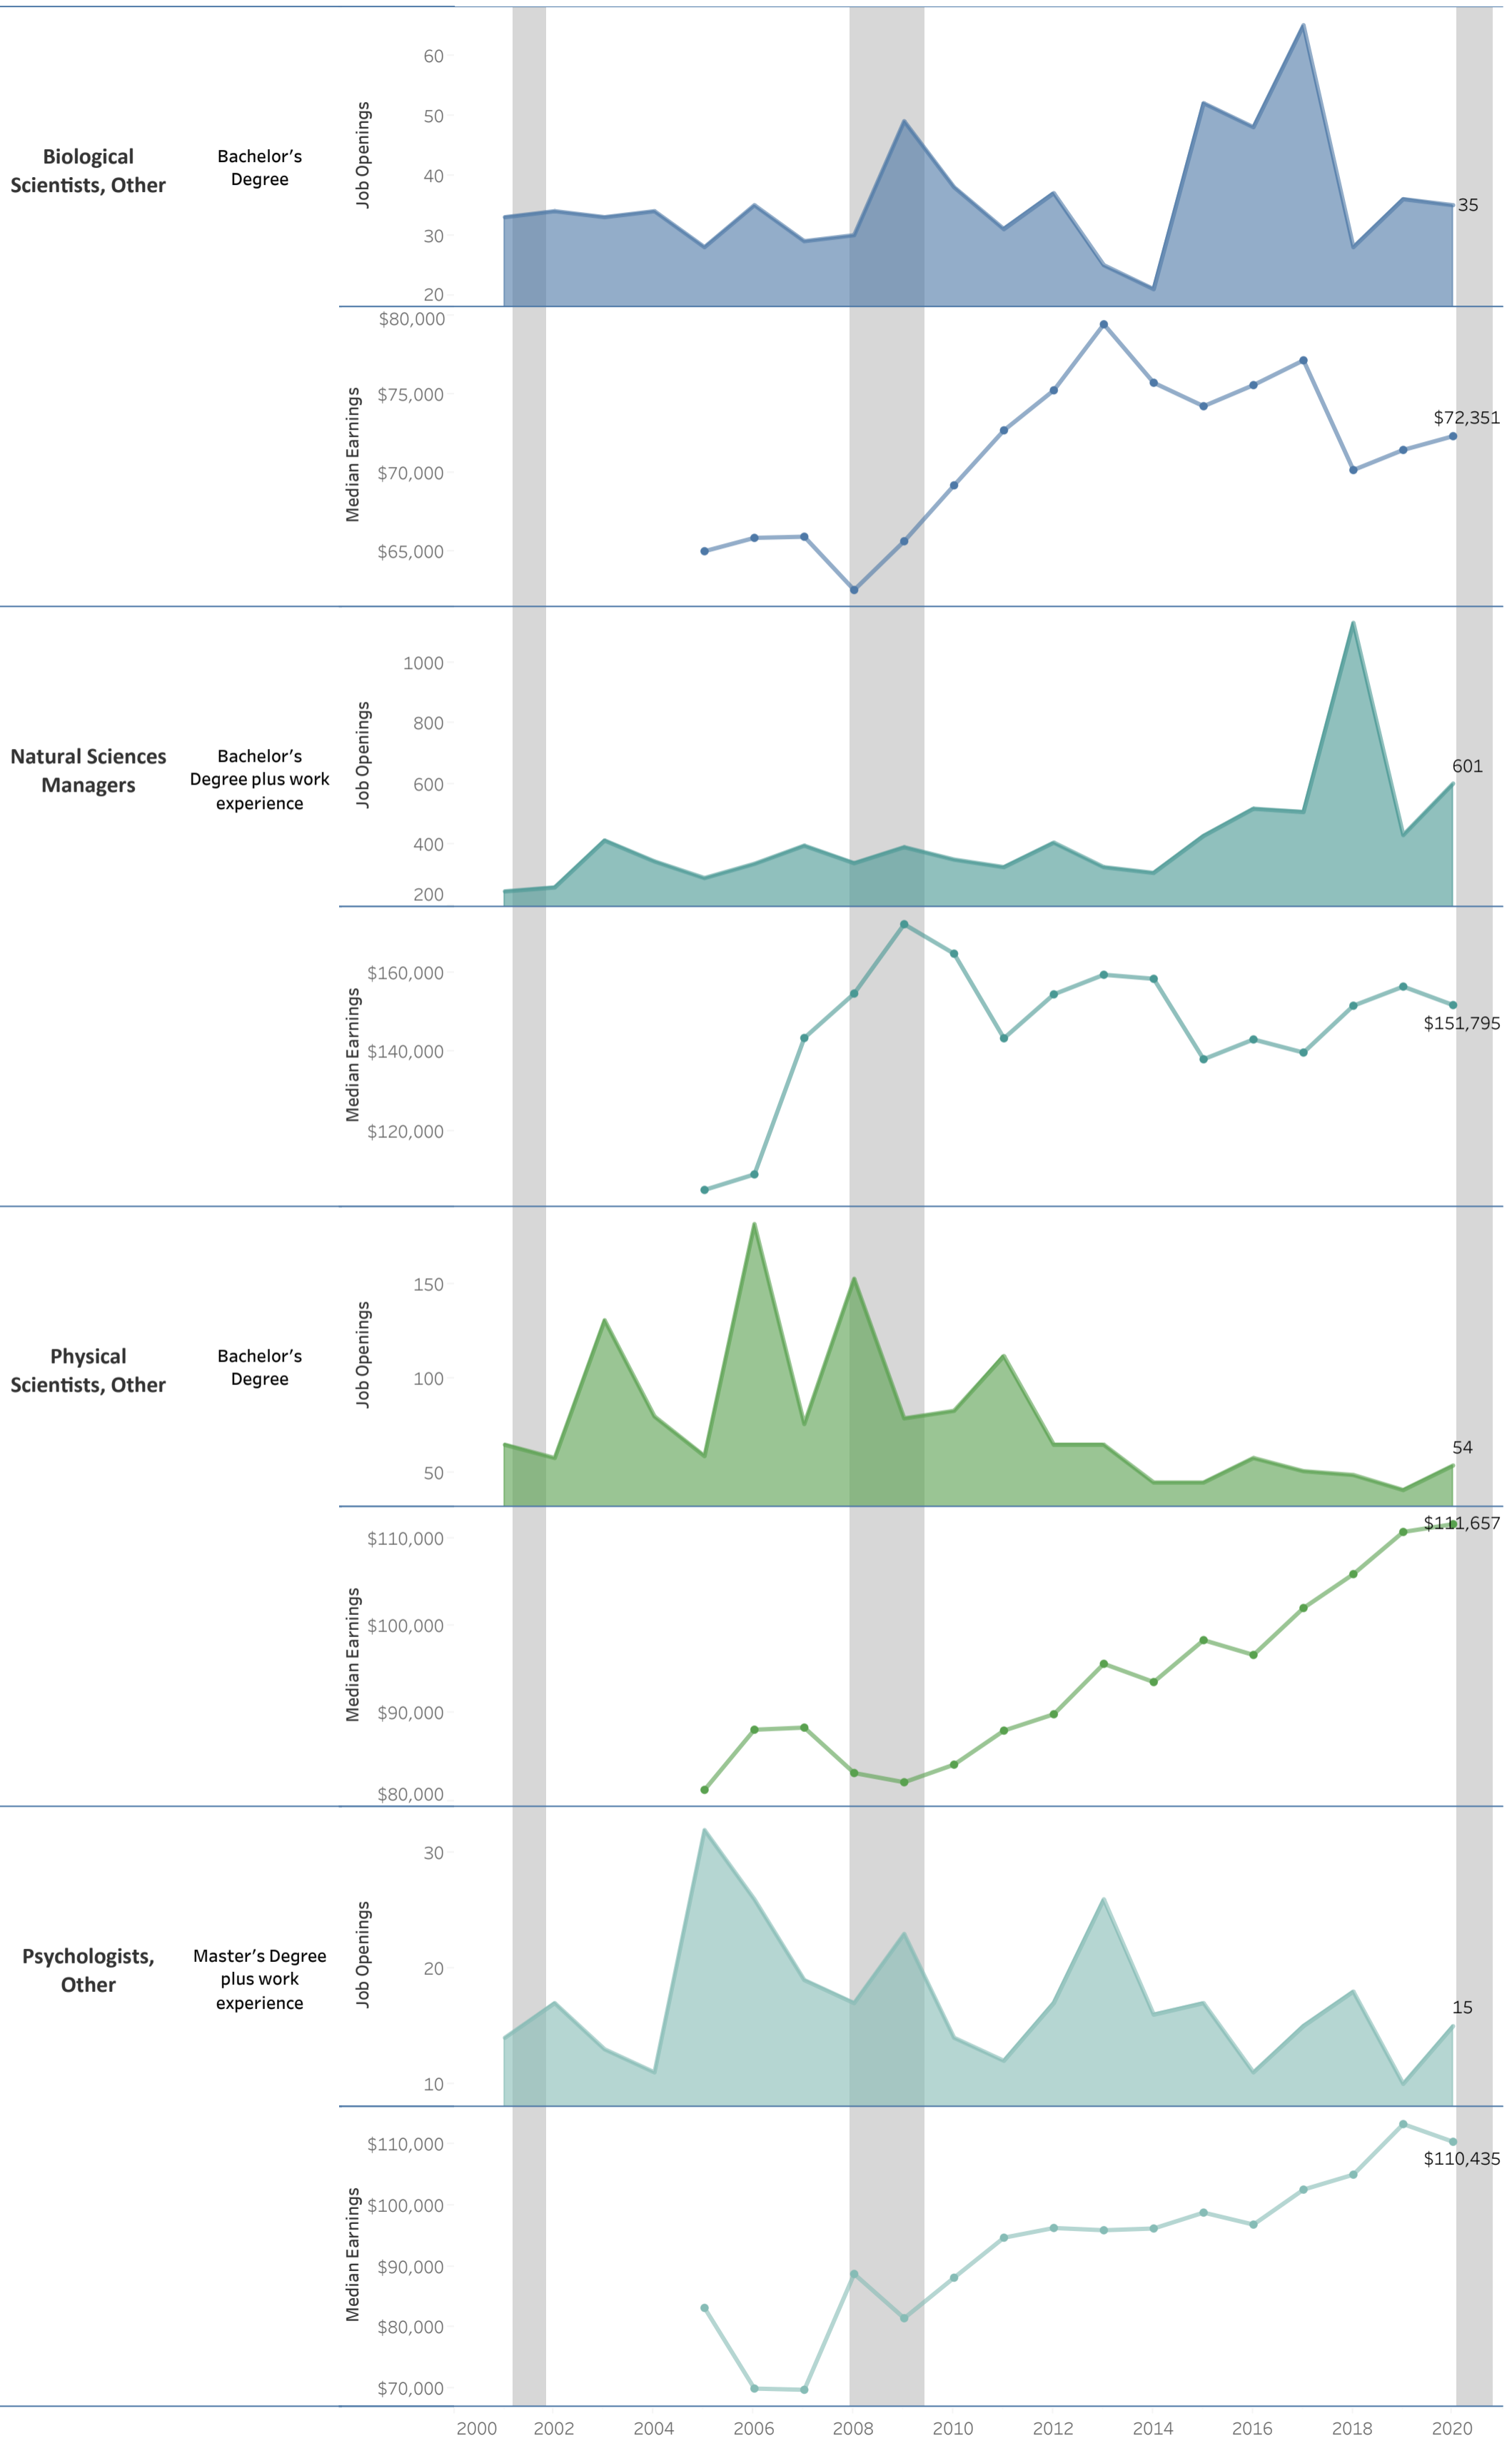

Bucks County Community College: STEM

Associate of Science: Science (AS.1117)

Vertical shaded areas indicate recessions, the 2020 recession is ongoing. All 2020 data is forecasted.

Source: Bucks County Community College (Annual Median Earnings 2020 Forecast), EMSI (Annual Openings, Annual Median Earnings), PA Dept. of Labor (PA CIP SOC Crosswalk 2020)