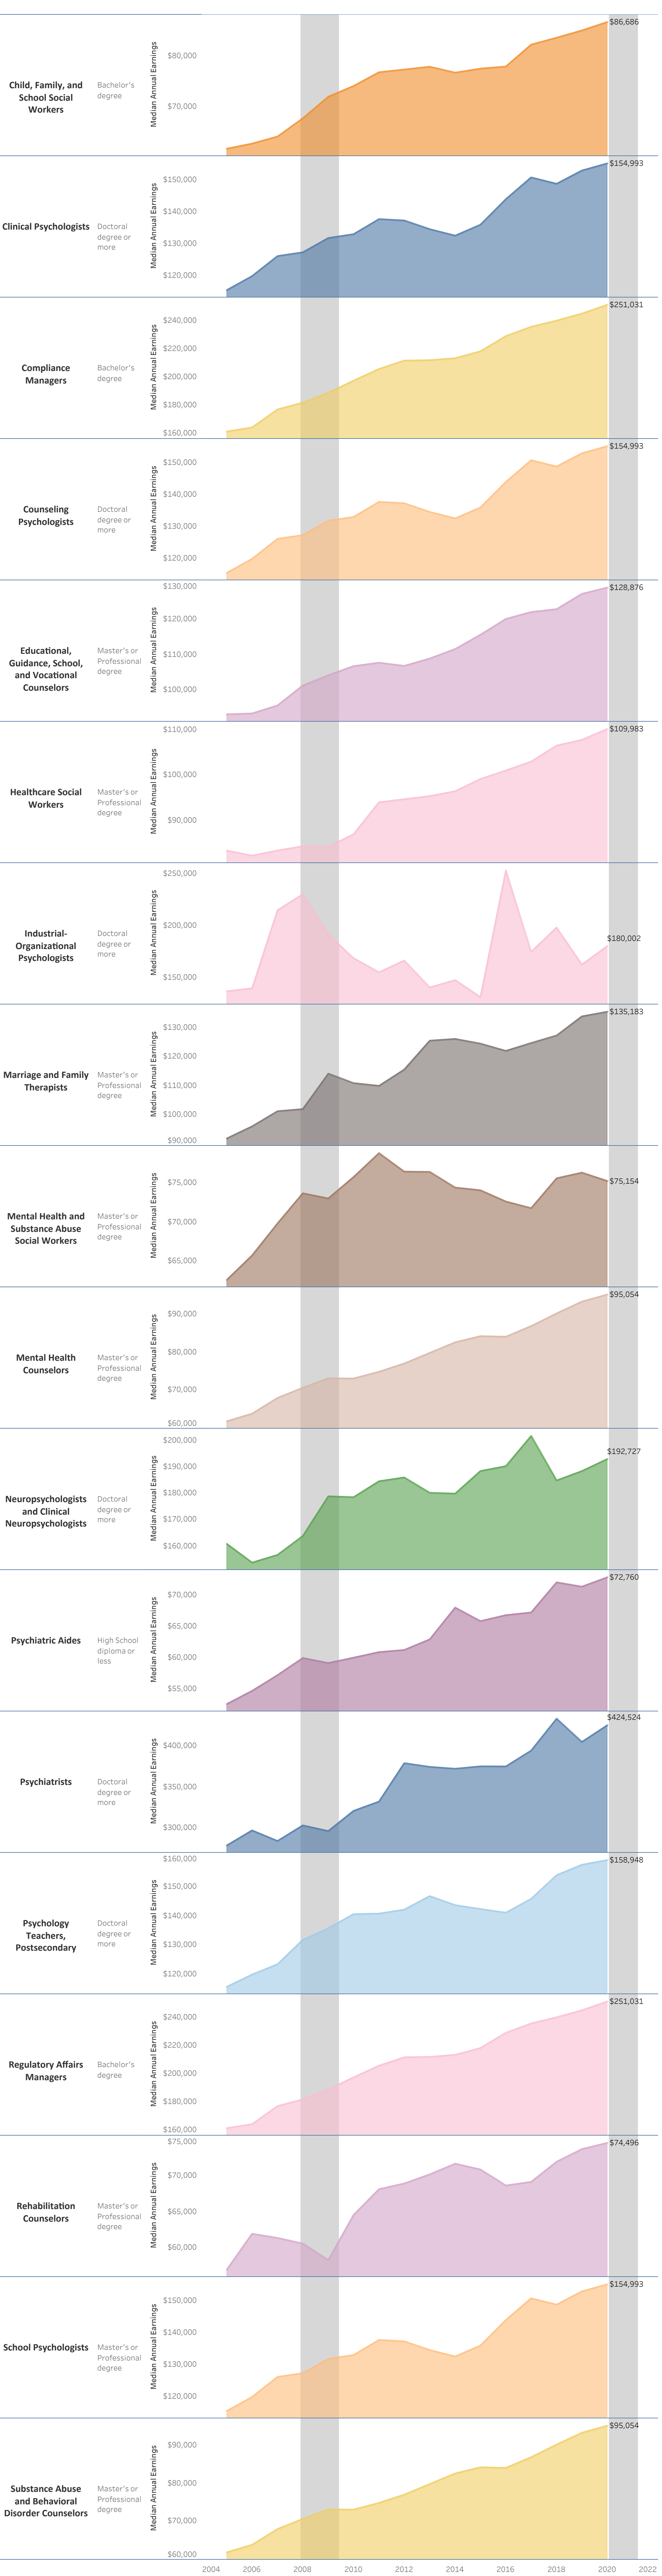

Bucks County Community College: Social & Behavioral Science Associate of Arts: Psychology: Pre-Professional Emphasis (AA.1060)

Vertical shaded areas indicate recessions, the 2020 recession is ongoing. All 2020 data is forecasted.

Region includes 5 NJ and 67 PA counties:

Burlington, Camden, Gloucester, Mercer, Middlesex, Adams, Allegheny, Armstrong, Beaver, Bedford, Berks, Blair, Bradford, Bucks, Butler, Cambria, Cameron, Carbon, Centre, Chester, Clarion, Clearfield, Clinton, Columbia, Crawford, Cumberland, Dauphin, Delaware, Elk, Erie, Fayette, Forest, Franklin, Fulton, Greene, Huntingdon, Indiana, Jefferson, Juniata, Lackawanna, Lancaster, Lawrence, Lebanon, Lehigh, Luzerne, Lycoming, McKean, Mercer, Mifflin, Monroe, Montgomery, Montour, Northampton, Northumberland, Perry, Philadelphia, Pike, Potter, Schuylkill, Snyder, Somerset, Sullivan, Susquehanna, Tioga, Union, Venango, Warren, Washington, Wayne, Westmoreland, Wyoming, York