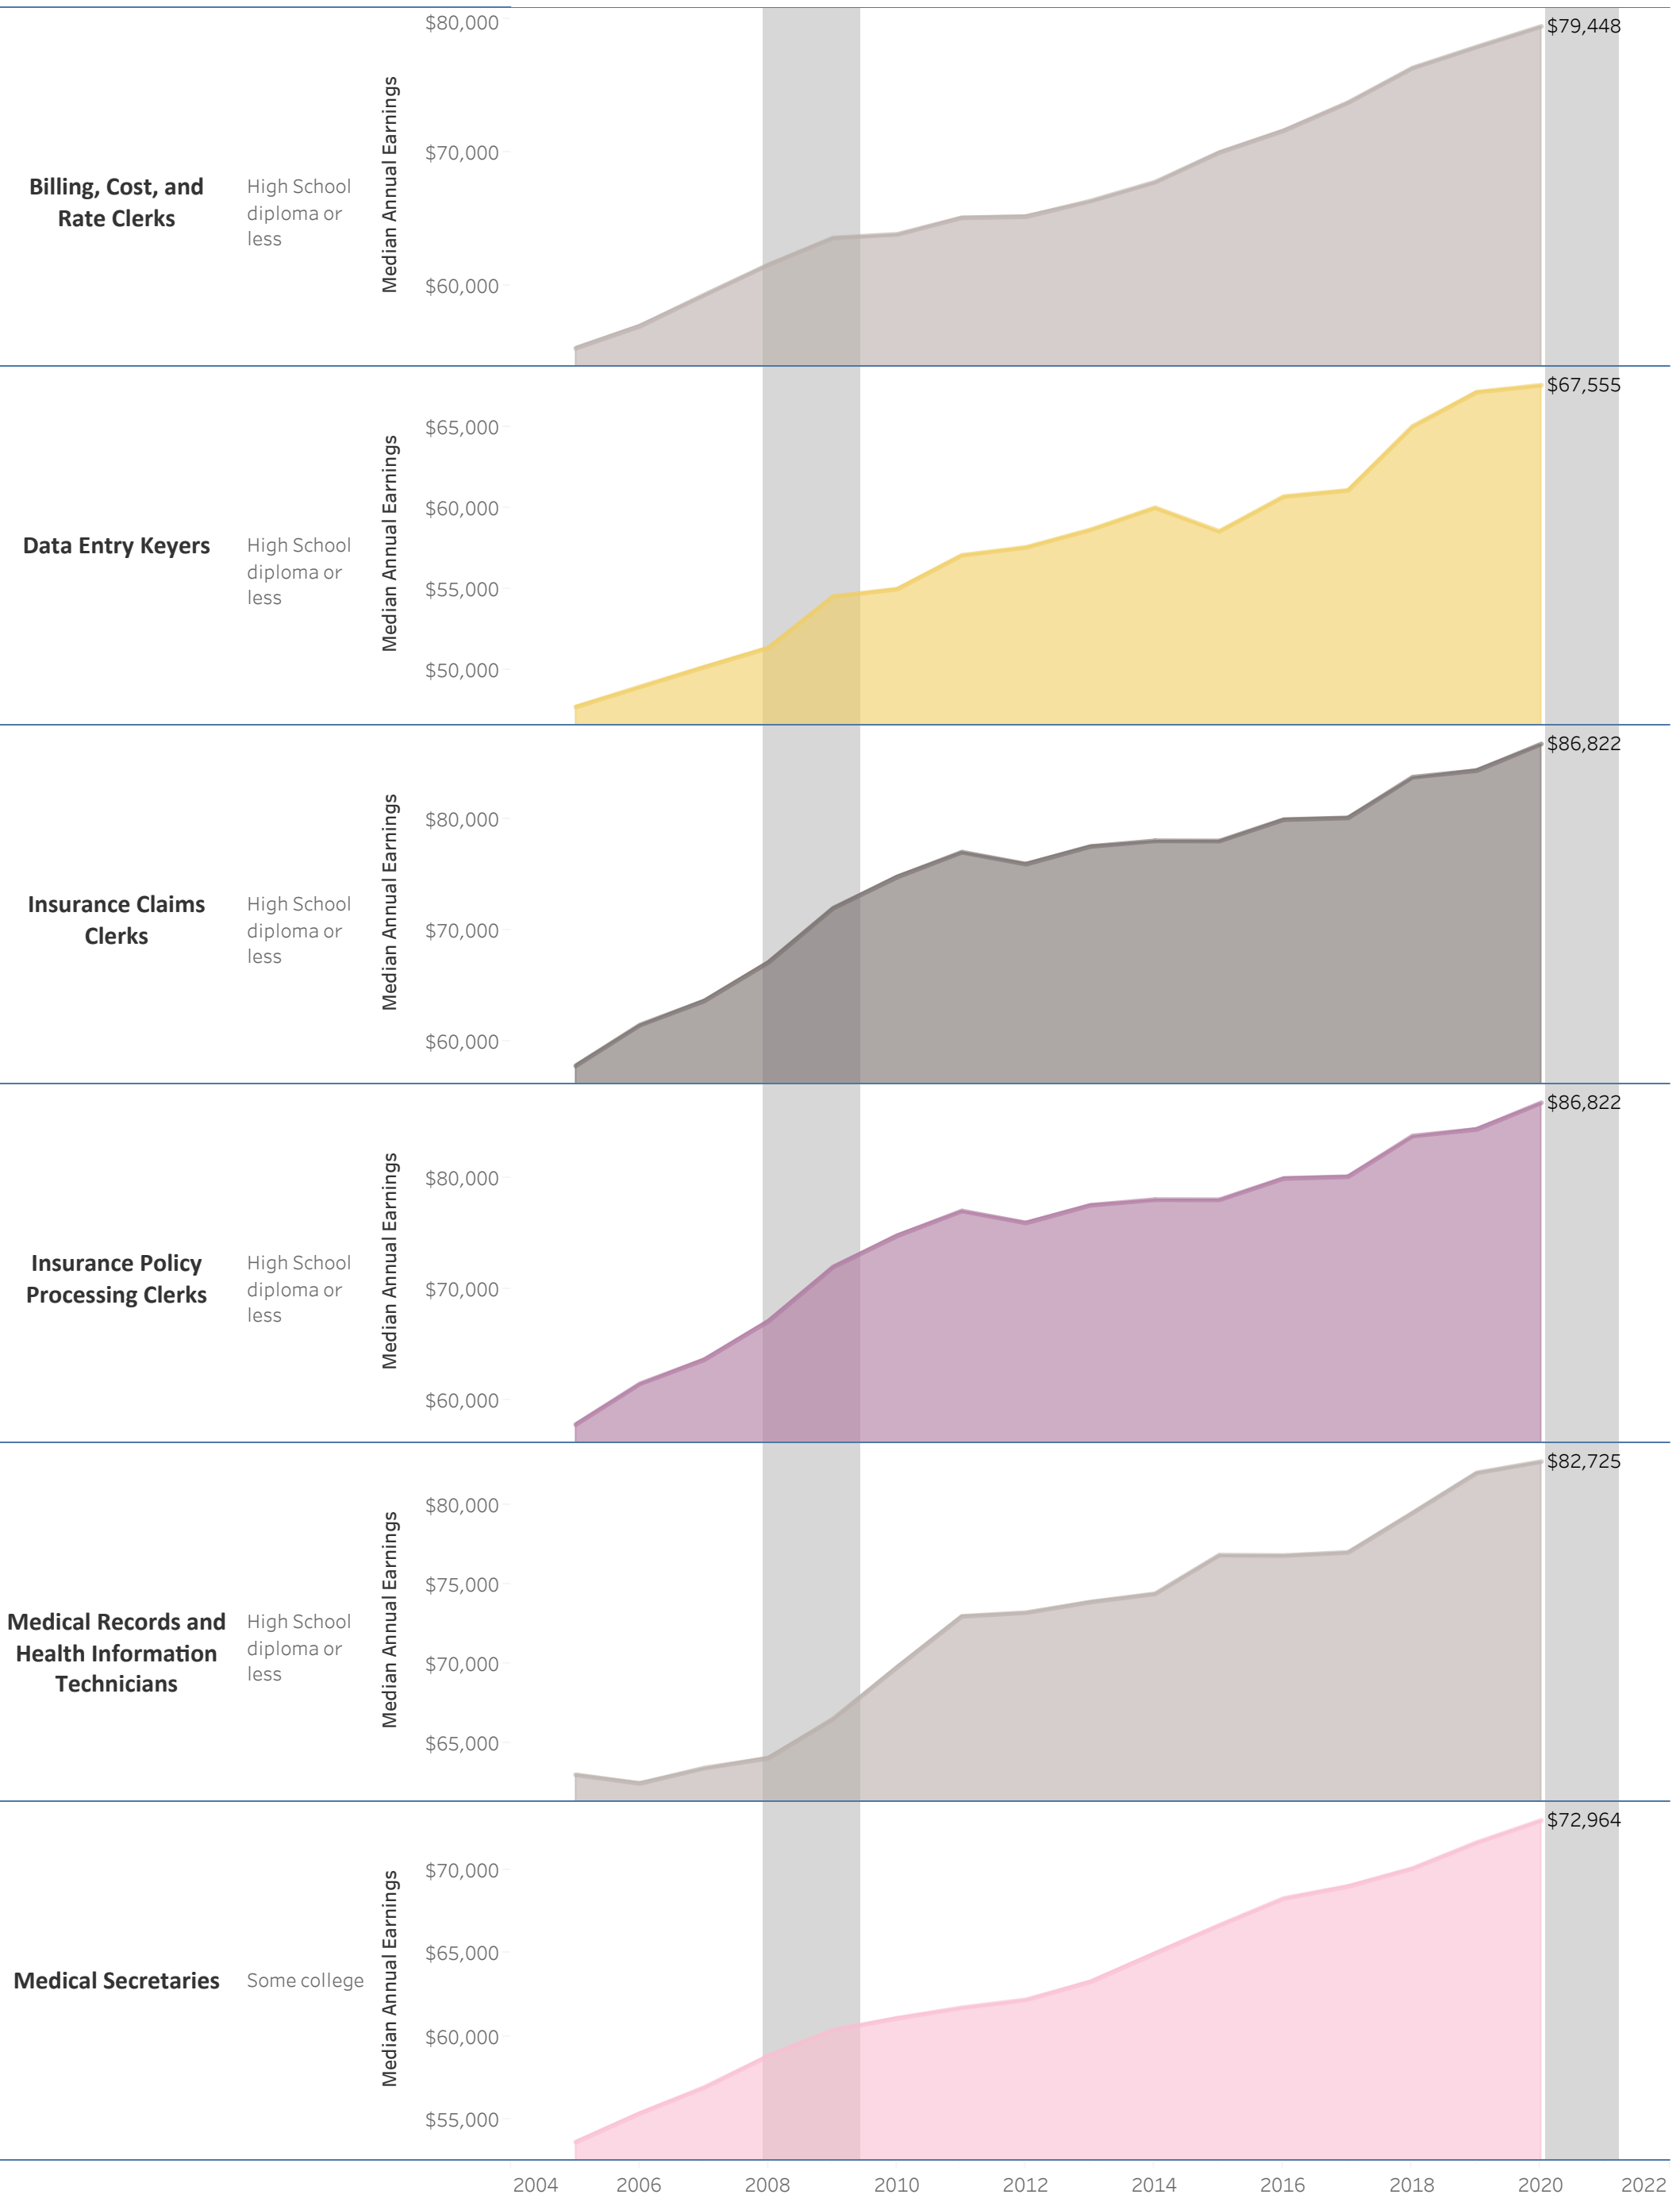

Bucks County Community College: Health Sciences

Associate of Arts: Health Information Technology (AA.2191)

Vertical shaded areas indicate recessions, the 2020 recession is ongoing. All 2020 data is forecasted.

Region includes 5 NJ and 67 PA counties:

Burlington, Camden, Gloucester, Mercer, Middlesex, Adams, Allegheny, Armstrong, Beaver, Bedford, Berks, Blair, Bradford, Bucks, Butler, Cambria, Cameron, Carbon, Centre, Chester, Clarion, Clearfield, Clinton, Columbia, Crawford, Cumberland, Dauphin, Delaware, Elk, Erie, Fayette, Forest, Franklin, Fulton, Greene, Huntingdon, Indiana, Jefferson, Juniata, Lackawanna, Lancaster, Lawrence, Lebanon, Lehigh, Luzerne, Lycoming, McKean, Mercer, Mifflin, Monroe, Montgomery, Montour, Northampton, Northumberland, Perry, Philadelphia, Pike, Potter, Schuylkill, Snyder, Somerset, Sullivan, Susquehanna, Tioga, Union, Venango, Warren, Washington, Wayne, Westmoreland, Wyoming, York